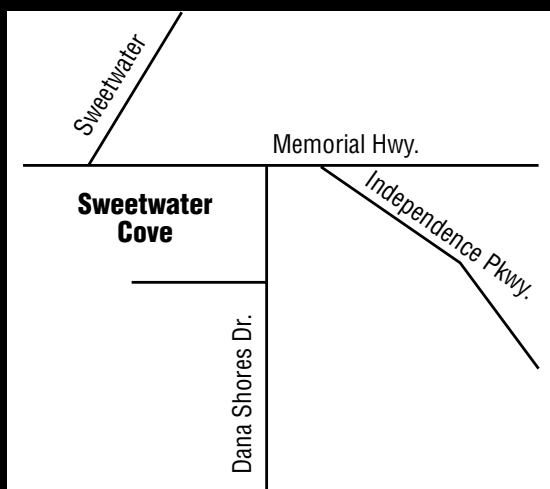

Sweetwater Cove

APARTMENT HOMES

Call Move In Hot Line Now!

813-885-2520

www.fieldstoneproperty.com

- ◆ 2 Sparkling Pools
- ◆ Gorgeous Waterfront Living
- ◆ Boat Ramp/Bay Water Access/
Boat Storage
- ◆ Private Patios & Balconies
- ◆ State-Of-The-Art Fitness Center
- ◆ Lighted Tennis Court
- ◆ Corporate Suites Available

Directions: Take the Veterans Expressway to the Memorial Highway exit and head west to the third street light, Dana Shores Drive. Take a left onto Dana Shores and your new home at Sweetwater Cove is waiting for you on the right.

Floor Plans