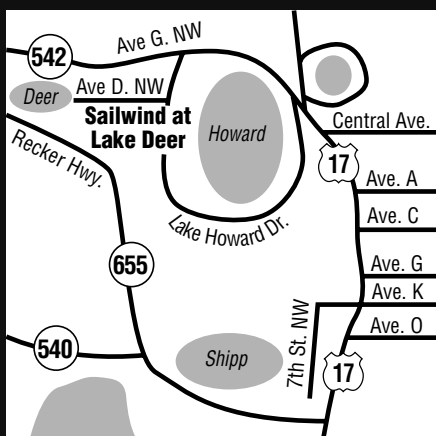

Sailwind

at Lake Deer

APARTMENT HOMES

350 24TH STREET NW, WINTER HAVEN, FL 33880

Call Move In Hot Line Now!
863-299-4467

- ◆ Lake Front Living
- ◆ Private Fishing Dock/Pier
- ◆ Minutes From Lake Deer and Lake Howard
- ◆ 2 Sparkling Pools
- ◆ Private Patios and Balconies
- ◆ State-Of-The-Art Fitness Center
- ◆ Corporate Suites Available
- ◆ High Speed Internet Available
- ◆ Pets Are Welcome

www.fieldstoneproperty.com

Directions: From I-4, take the Polk Parkway north to exit 11 (Winter Lake Rd.), the 2nd toll booth. Continue on Winter Lake Rd. to the 3rd St. light, Lake Spirit Rd. Turn left and continue to your 1st street light at Coleman Rd. and turn right. Continue through the light at Recker Highway across the railroad tracks for approximately 1 mile and turn left onto 24th Street NW.